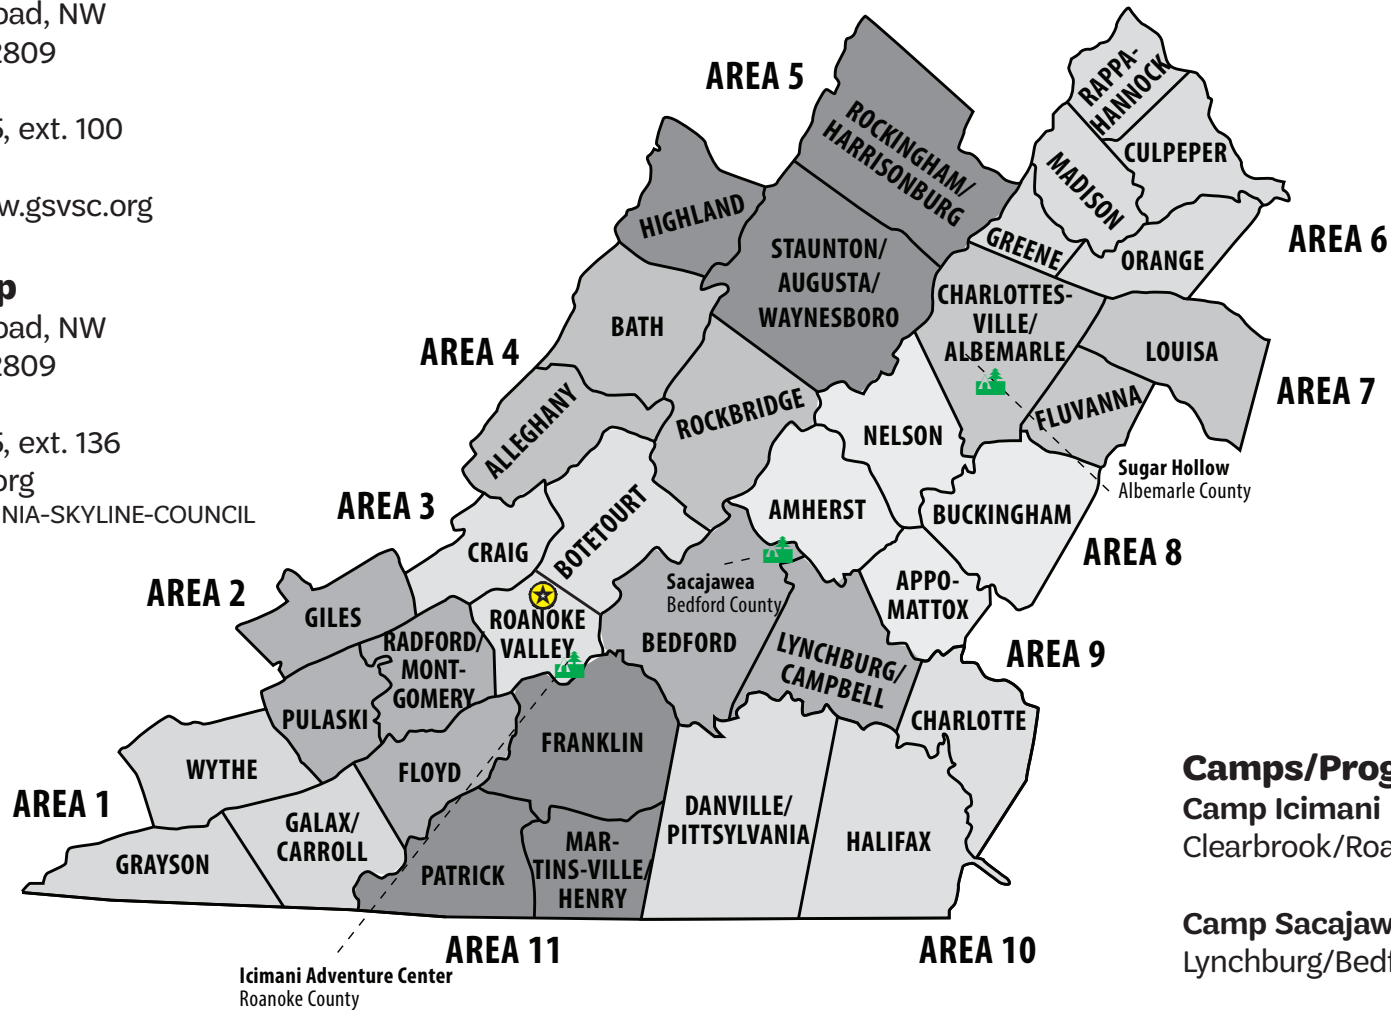

Council Map

COUNCIL PROPERTIES

-  Council Headquarters
-  Camps/Program Centers

Council Headquarters

3663 Peters Creek Road, NW
 Roanoke, VA 24019-2809
 Tel: (540) 777-5100
 or 1 (800) 542-5905, ext. 100
 Fax: (540) 777-1154
 info@gsvsc.org | www.gsvsc.org

The Skyline Shop

3663 Peters Creek Road, NW
 Roanoke, VA 24019-2809
 Tel: (540) 777-5136
 or 1 (800) 542-5905, ext. 136
 skylineshop@gsvsc.org
 girlscoutshop.com/VIRGINIA-SKYLINE-COUNCIL

Camps/Program Centers

Camp Icimani
 Clearbrook/Roanoke County

Camp Sacajawea
 Lynchburg/Bedford County

Camp Sugar Hollow
 Crozet/Albemarle County