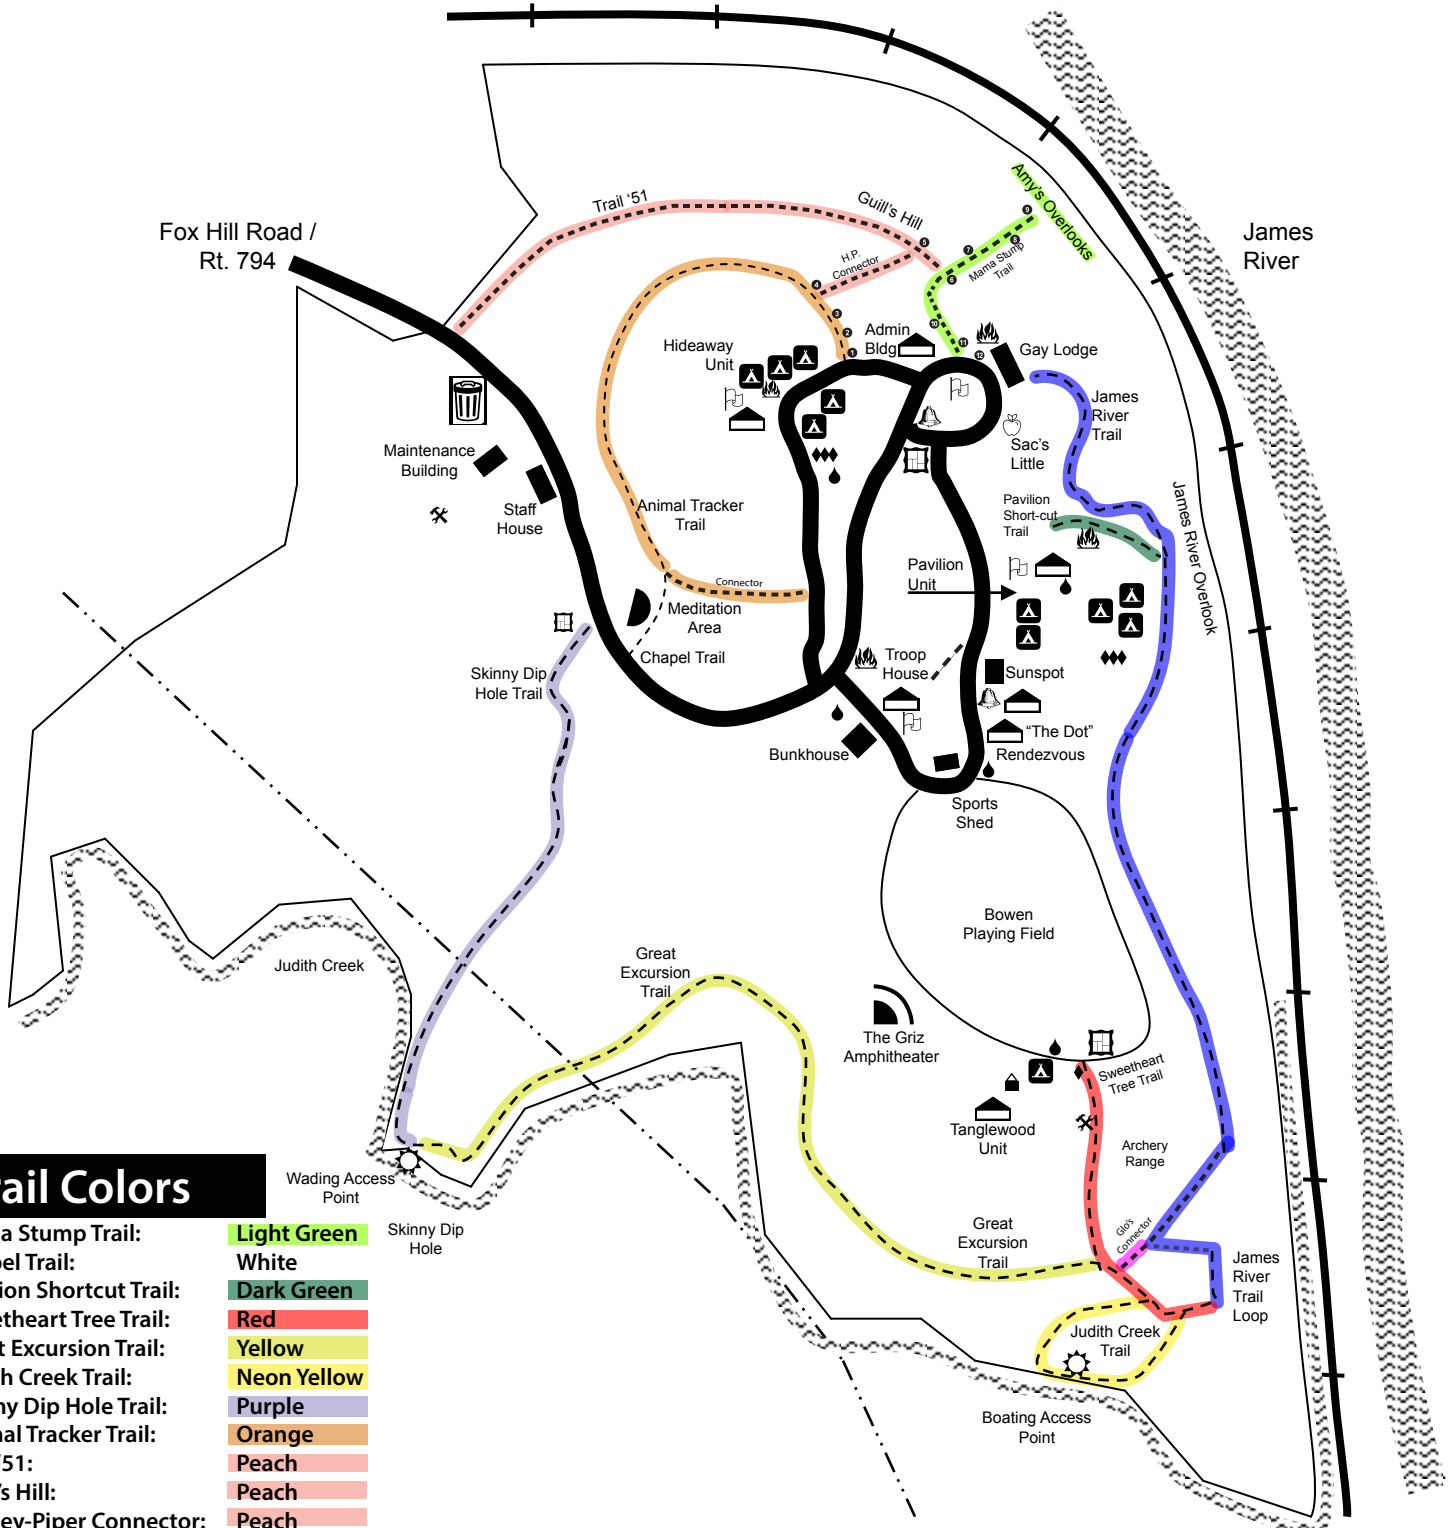

Camp Sacajawea

CAMP MAP

LEGEND

	Dumpster		Water Spigot
	Flag Pole		Storage
	Bell		Creek Access
	Platform Tent		Camp Kiosk
	Cabin		Hiking Trail
	Shelter		Road
	Latrine(s)		Property Line
	Fire Circle		Power Line
			Railroad

Trail Colors

Mama Stump Trail:	
Chapel Trail:	
Pavilion Shortcut Trail:	
Sweetheart Tree Trail:	
Great Excursion Trail:	
Judith Creek Trail:	
Skinny Dip Hole Trail:	
Animal Tracker Trail:	
Trail '51:	
Guill's Hill:	
Hartley-Piper Connector:	
Amy's Overlooks:	
Glo's Connector:	
James River Trail:	
James River Trail Loop:	